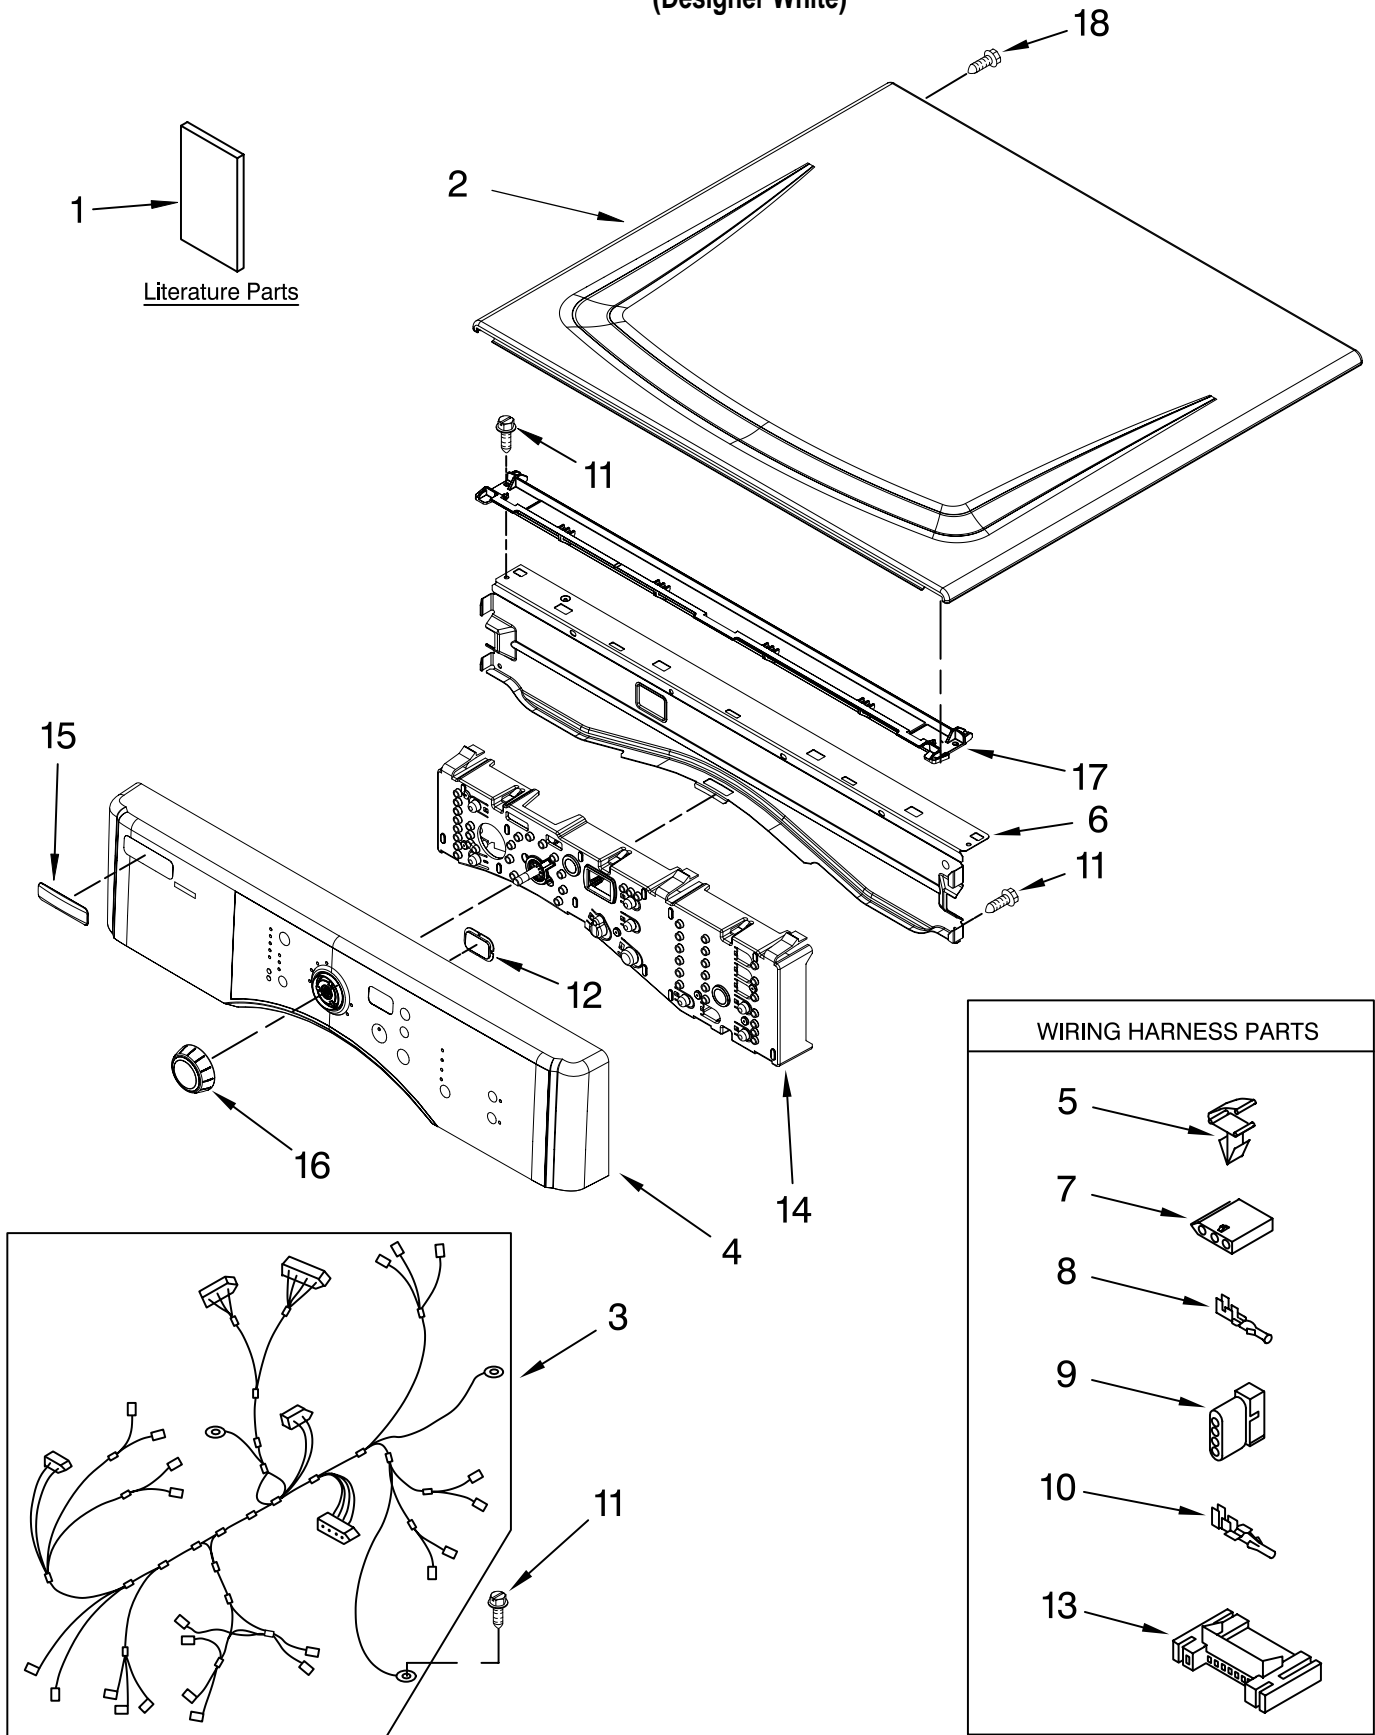

# TOP AND CONSOLE PARTS

For Model: MEDZ400TQ1

(Designer White)

27" Electric Dryer

FOR ORDERING INFORMATION REFER TO PARTS PRICE LIST

# TOP AND CONSOLE PARTS

For Model: MEDZ400TQ1

(Designer White)

<b>Illus. No.</b>	<b>Part No.</b>	<b>DESCRIPTION</b>
1		Literature Parts
	W10112937	Use & Care Guide
	W10117402	Tech Sheet
	W10117403	Guide, Quick Start
2	8563730	Top
3	W10110972	Harness, Main
4	W10117384	Panel, Console (Includes Illus. 15.)
5	3394427	Clip, Harness
6	8565237	Bracket, Console
7	353424	Connector, Sensor
8	94614	Terminal
9	3936144	Plug, Terminal
10	94613	Terminal
11	3390647	Screw, 8-18 x 1/2
12	W10117387	Lens, Display
13	3395683	Connector, (Motor)
14	W10117416	Assembly, User Interface
15	W10112569	Badge
16	W10112899	Knob, Assembly
17	8574968	Channel, Water
18	3400238	Screw, 2-28 x 1/2